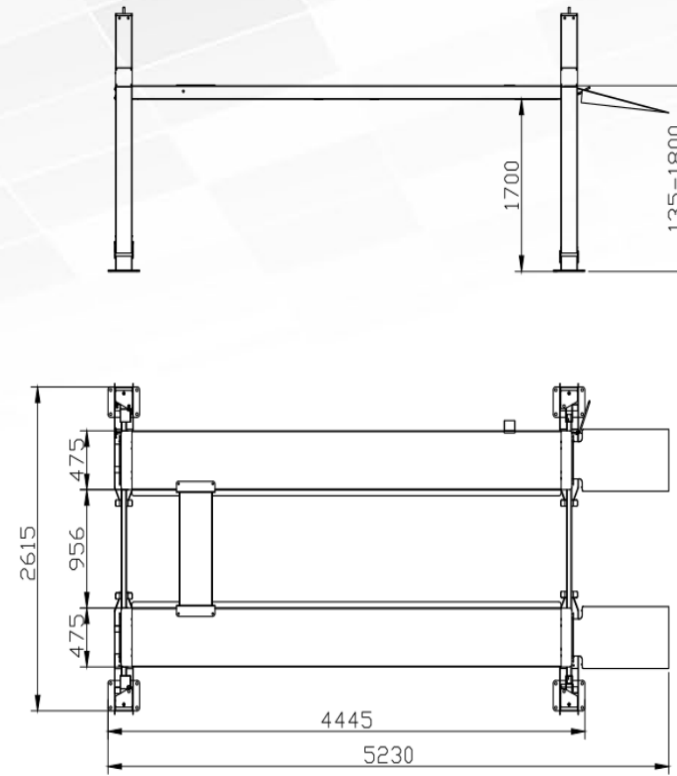

BASIC LINE

CAV PL-FP3.5

4-Post Parking Lift

3500 | KG

Overall dimension

Highlights

- 3500KG (8,000 lbs) lifting capacity, perfect for parking, storage and service
- Single point manual lock release, easy operating and handling
- Includes easily removable steel approach ramps
- Powder coat finish
- Includes wheel caster kit
- Includes drip trays
- Fully enclosed lifting cables, safety locks and sheaves
- Longer approach ramps for low-ground clearance vehicle
- Single hydraulic cylinder mounted underneath runway
- Each lift passed the 115% rated capacity (4025KG) dynamic loading test and 150% (5250KG) static loading test

Specifications

| | CAV PL-FP3.5 |
|---------------------|--------------|
| Capacity | 3500kg |
| Max. Lifting height | 1800mm |
| Runway length | 4200mm |
| Runway width | 475mm |
| Power of motor | 2.2kW |